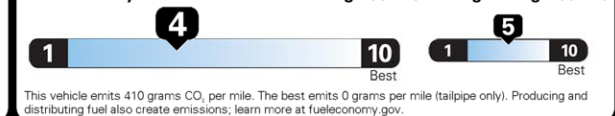

PROACTIVE PACKAGE 3,400.00

Front Pre-Crash Seatbelts++
Intelligent Cruise Control (ICC)++
Backup Collision Intervention (BCI)
Lane Departure Warning (LDW)
Lane Departure Prevention (LDP)
Blind Spot Intervention™ (BSI)
4 Front & 4 Rear Sonar sensors+++
High Beam Assist (HBA)++
Auto side dimming mirrors++

ESSENTIAL PACKAGE 2,900.00

Leather-appointed seating++
INFINITI InTouch™ Navigation+
INFINITI InTouch™ Services+
SiriusXM® Traffic+
Around View® Monitor (AVM) w/
Moving Object Detection MOD
2 Front & 2 Rear Sonar Sensors
INFINITI Radiant
Illuminated Kick Plates++

SPLASH GUARDS 225.00

CARGO PACKAGE 360.00

Rear cargo cover, cargo protector,
underfloor storage dividers,
console net & first aid kit

DESTINATION CHARGES 995.00

Total* $59,230.00

EPA DOT Fuel Economy and Environment

Gasoline Vehicle

Fuel Economy
22 **19** **26** **MPG**
combined city/hwy city highway
4.5 gallons per 100 miles

SPORT UTILITY VEHICLES range from
18 to 37 MPG. The best vehicle rates
136 MPGe.

You spend
$3,250
more in fuel costs
over 5 years
compared to the
average new vehicle.

Annual fuel cost
$2,050

Fuel Economy & Greenhouse Gas Rating (tailpipe only) **Smog Rating** (tailpipe only)

fuelconomy.gov

Calculate personalized estimates and compare vehicles

GOVERNMENT 5-STAR SAFETY RATINGS

DELIVERY

Overall Vehicle Score ★★★★★
Based on the combined ratings of frontal, side and rollover.
Should ONLY be compared to other vehicles of similar size and weight.

Frontal Crash ★★★★★
Based on the risk of injury in a frontal impact.
Should ONLY be compared to other vehicles of similar size and weight.

Side Crash ★★★★★
Based on the risk of injury in a side impact.

Rollover ★★★★★
Based on the risk of rollover in a single-vehicle crash.

VEHICLE COLORS:
EXT: GRAPHITE SHADOW
INT: GRAPHITE

FINAL ASSEMBLY POINT:
SMYRNA

TRANSPORT METHOD:
TRUCK

DEALER:
LUTHER INF OF BLOOMINGTON
1500 WEST 81ST STREET
BLOOMINGTON MN
55431

Star ratings range from 1 to 5 stars (★★★★★) with 5 being the highest.

Source: National Highway Traffic Safety Administration (NHTSA)

www.safercar.gov or 1-888-327-4236

TOTAL OWNERSHIP EXPERIENCE

1. Every Infiniti Vehicle includes Infiniti's:
- 4-Year/60,000 Mile Basic Limited Warranty Coverage **
  - 6-Year/70,000 Mile Powertrain Limited Warranty Coverage **
  - 7-Year/Unlimited Mileage Corrosion Limited Warranty Coverage **
  - 24-hour Roadside Assistance **
  - Complimentary Service Loan Car ***

VIN: 5N1DL0MM1K535387
EMS:50 STATE EMISSIONS
MDL:84619-535387 KAD-G
OPT: F-K02V02K01B92M92B12
C03K11K12L11S55

20190312112523ZP70066

*Does not include dealer installed options and accessories, local taxes or license fees. This label has been applied pursuant to federal law. Do not remove prior to delivery to the ultimate purchaser.

**Not actual Monroney Label. Provided for informational purposes only. Vehicle features, pricing and other information subject to change, may vary from actual vehicle content and/or Monroney label description. While Nissan makes reasonable efforts to ensure accuracy of information, Nissan is not responsible for changes, errors or omissions. See actual vehicle and/or verify information in question with your Nissan dealer.